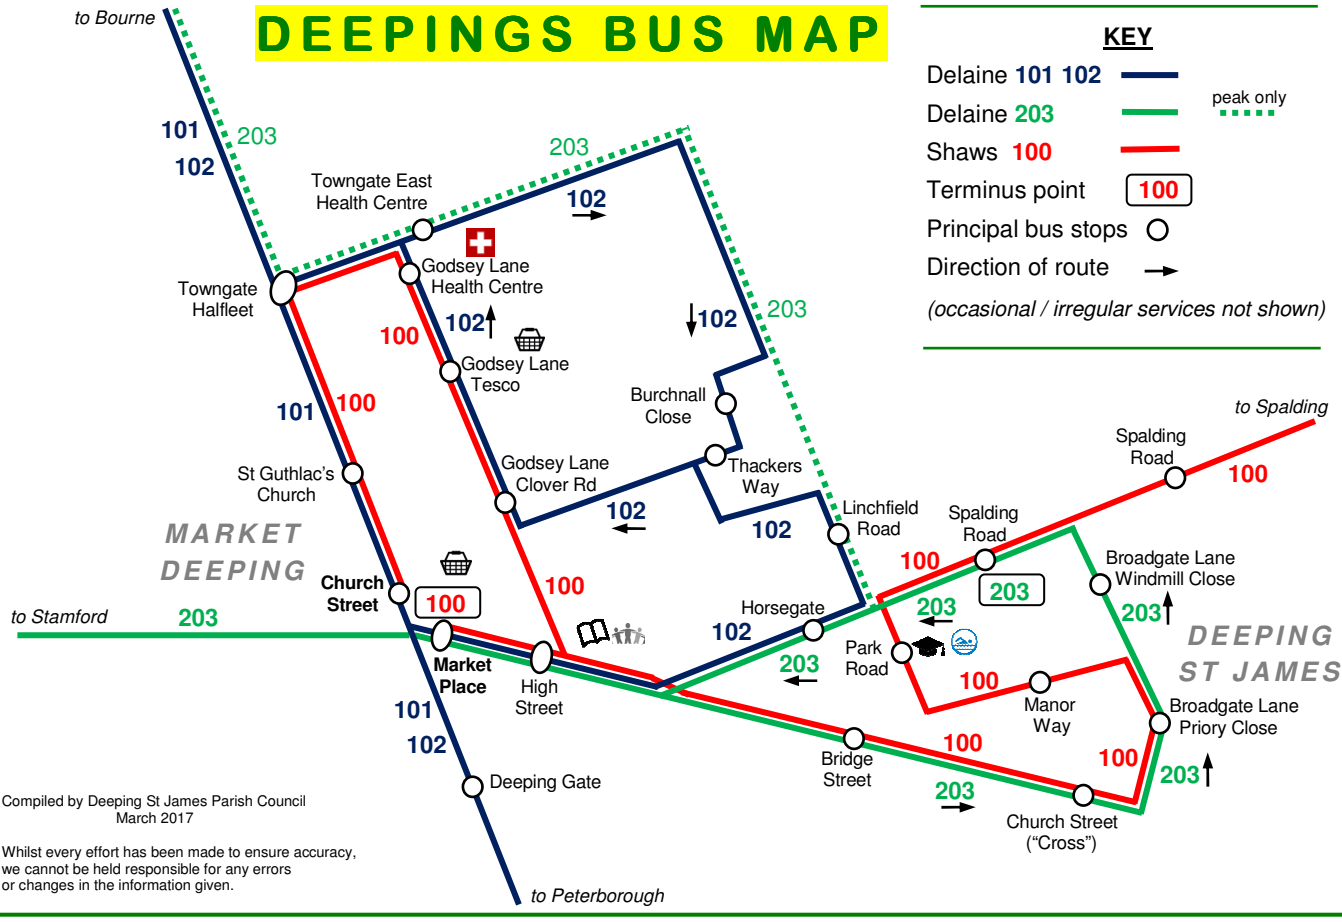

DEEPINGS BUS MAP

KEY

- Delaine 101 102
 - Delaine 203 peak only
 - Shaws 100
 - Terminus point
 - Principal bus stops
 - Direction of route
- (occasional / irregular services not shown)*

Compiled by Deeping St James Parish Council
March 2017